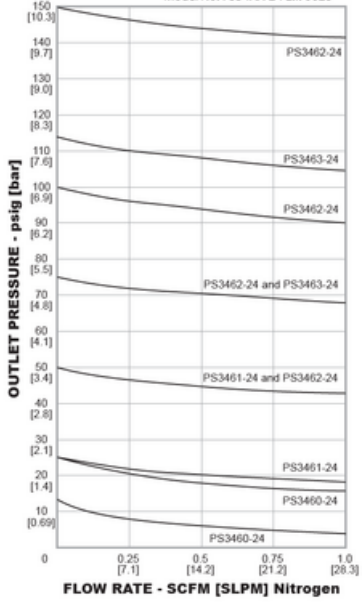

### PRODUKTBESKRIVELSE

Example for selecting a part number:

PS34	6	0	2	4
BASIC SERIES	BODY MATERIAL	OUTLET PRESSURE RANGES	INLET AND OUTLET PORT SIZE	INLET AND OUTLET PORT SIZE
PS34	6 - 316 Stainless Steel	0 - 0.25 psig 0.1 bar 1 - 0.50 psig 0.34 bar 2 - 0.100 psig 0.69 bar 3 - 0.150 psig 0.10.3 bar	2 - NPT	4 - 1/4"

Model No. PS34XX-24 E.I. 0629

Example for selecting a part number:

PS34	6	0	2	4
BASIC SERIES	BODY MATERIAL	OUTLET PRESSURE RANGES	INLET AND OUTLET PORT TYPE	INLET AND OUTLET PORT SIZE
PS34	6 - 316 Stainless Steel	0 - 0.25 psig 0.1 bar 1 - 0.50 psig 0.34 bar 2 - 0.50 psig 0.5 bar 3 - 0.150 psig 0.10 bar	2 - NPT	4 - 1/2"