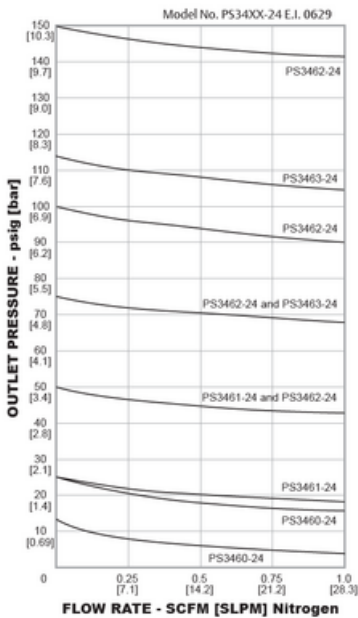

### PRODUKTBESKRIVELSE

Example for selecting a part number:

PS34	6	0	2	4
BASIC SERIES	BODY MATERIAL	OUTLET PRESSURE RANGES	INLET AND OUTLET PORT SIZE	INLET AND OUTLET PORT SIZE
PS34	6 - 316 Stainless Steel	0 - 0.25 psig 0.1 bar 1 - 0.50 psig 0.34 bar 2 - 0.100 psig 0.69 bar 3 - 0.150 psig 0.10.3 bar	2 - NPT	4 - 1/4"

Model No. PS34XX-24 E.I. 0629

Example for selecting a part number:

PS34	6	0	2	4
BASIC SERIES	BODY MATERIAL	OUTLET PRESSURE RANGES	INLET AND OUTLET PORT TYPE	INLET AND OUTLET PORT SIZE
PS34	6 - 316 Stainless Steel	0 - 0.25 psig 0.1 bar 1 - 0.50 psig 0.34 bar 2 - 0.50 psig 0.5 bar 3 - 0.150 psig 0.10 bar	2 - NPT	4 - 1/2"