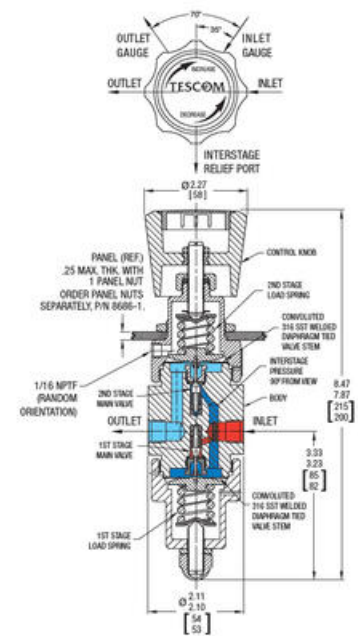

## PS-3400

### PRODUKTBESKRIVELSE

Example for selecting a part number:

PS34	6	0	2	4
BASIC SERIES	BODY MATERIAL	OUTLET PRESSURE RANGES	INLET AND OUTLET PORT SIZE	INLET AND OUTLET PORT SIZE
PS34	6 - 316 Stainless Steel	0 - 0.25 psig 0.1 bar 1 - 0.50 psig 0.34 bar 2 - 0.100 psig 0.69 bar 3 - 0.150 psig 0.10.3 bar	2 - NPT	4 - 1/4"

Model No. PS34XX-24 E.I. 0629

Example for selecting a part number:

PS34	6	0	2	4
BASIC SERIES	BODY MATERIAL	OUTLET PRESSURE RANGES	INLET AND OUTLET PORT TYPE	INLET AND OUTLET PORT SIZE
PS34	6 - 316 Stainless Steel	0 - 0.25 psig 0.1 bar 1 - 0.50 psig 0.34 bar 2 - 0.50 psig 0.5 bar 3 - 0.150 psig 0.10 bar	2 - NPT	4 - 1/2"