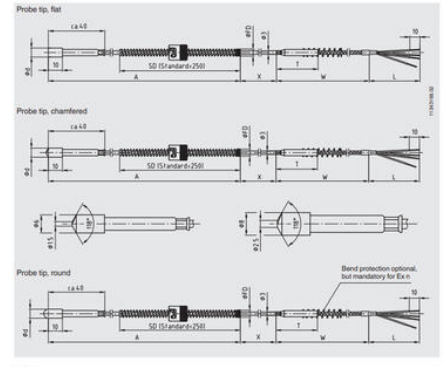

Legend:
NS Nominal size bayonet
NB Nipple bore
SW Flats
I Thread length