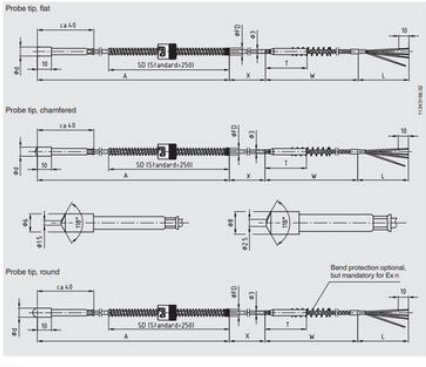

Legend:
NS Nominal size bayonet
NB Nipple bore
SW Flats
I Thread length