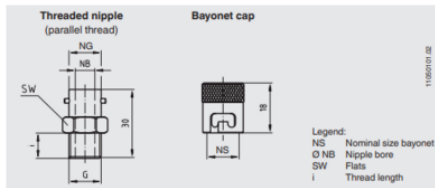

Legend:
NS Nominal size bayonet
NB Nipple bore
SW Flats
I Thread length