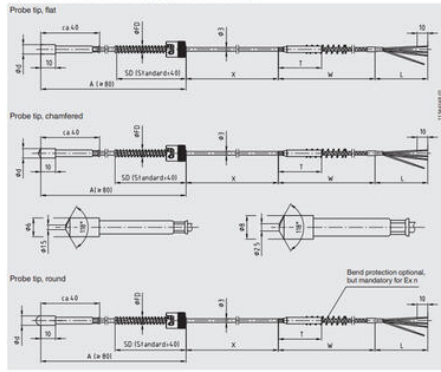

Legend:
NS Nominal size bayonet
NB Nipple bore
SW Flats
I Thread length