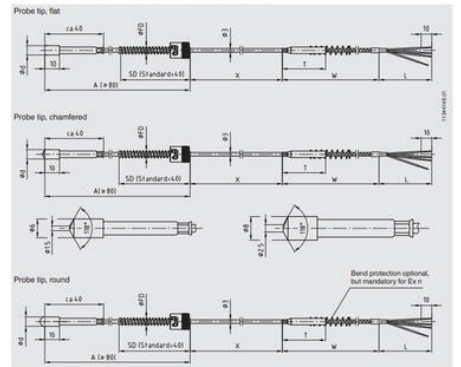

Legend:
NS Nominal size bayonet
NB Nipple bore
SW Flats
I Thread length