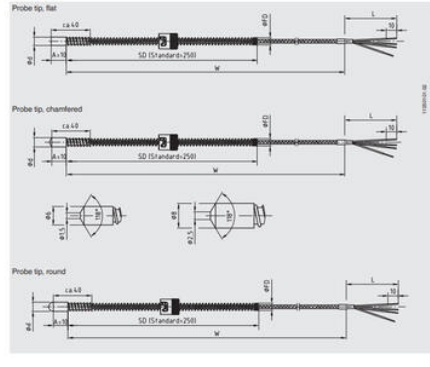

Legend:
NS Nominal size bayonet
NB Nipple bore
SW Flats
I Thread length