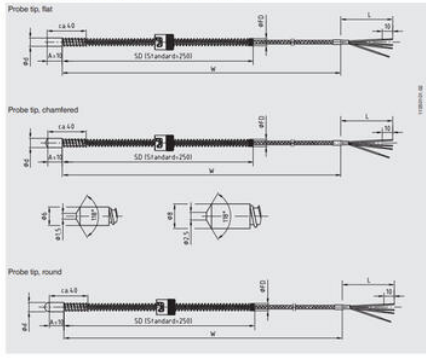

Legend:
NS Nominal size bayonet
NB Nipple bore
SW Flats
I Thread length