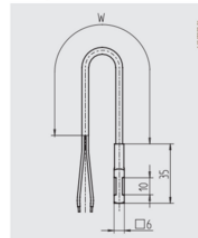

Dimensions in mm

Model TF44 with connector